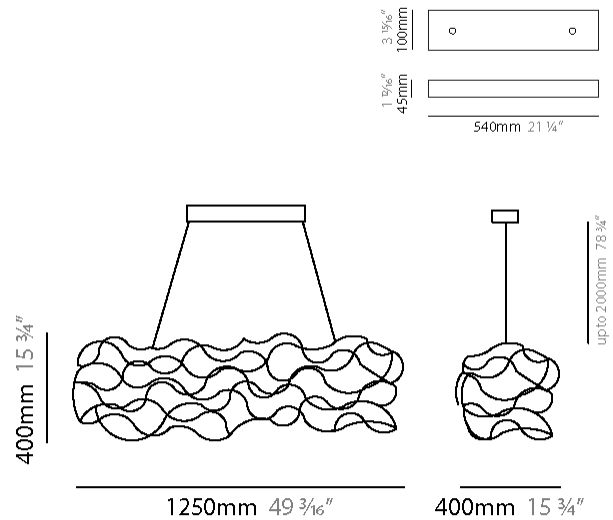

D101681-

base number   LED Dimming   Color Temperature   Finish Options

1. To build a product code in our configurator select the specify button on the base model # product page
2. To build a manual product code on this datasheet choose from the options listed below in blue font and add the suffix to the base model #

GENERAL

Series: Sirio
Subseries: Sirio Abstract
Brand: Quasar
Division: Design
Mounting Type: Suspension
Mounting Location: Ceiling
Subcategory: Ambient

PHYSICAL

Shape: Abstract
Length (mm): 1250
Length (in): 49 3/16
Width (mm): 400
Width (in): 15 3/4
Height (mm): 400
Height (in): 15 3/4
Max. Overall Height (mm): 2400
Max. Overall Height (in): 94 1/2
Light Distribution: Omnidirectional
Weight (kg): 4
Weight (lbs): 8.8
Fixture Finish: [NIC / BRA / BBR](#)
Fixture Material: Metal
Cable Details: 2000mm Cable
Upon Request: Custom Sizes

ELECTRICAL

Lamp Type: LED
Input Wattage (W): 30
Dimming: [Non-Dimming / Phase Dimming (120vac Only)](#)
Driver Included: Yes
Driver Location: Integrated
Driver Type: Constant Voltage - 120/277Vac
Driver Class: Class 2
Input Voltage (V): 120 - 277
Output Voltage (V): 12
Upon Request: (Not included - see components) Integral: 0-10Vdc dimming

LED

Number of LEDs: 50
Color Temperature (°K): [2400 / 2800](#)
Max. Delivered Lumen (lm): 1500 (2800K)
CRI: >90 CRI
Lamp Life (hrs): 50000

OPTICAL

RATINGS AND CERTIFICATIONS

Certified By: Certified for North American Standards
IP rating: IP20